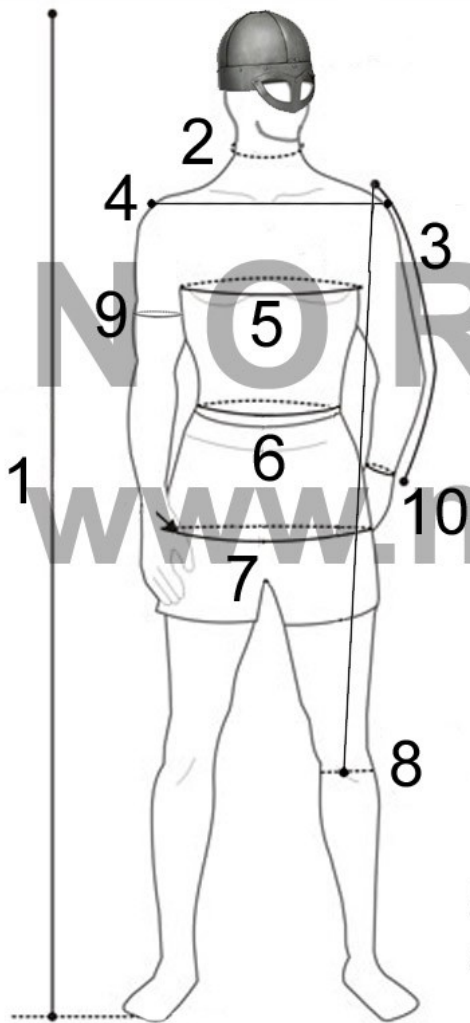

Nordulf Body Measurements

1. Height

2. Neck

3. Arm Length

From end of Shoulder Bone to Wrist Bone

4. Shoulders

Measure on the Back from one end of Shoulder Bone to another

5. Chest

Measure at widest point

6. Waist

Measure at widest point

7. Bottom

Measure at widest point

8. Shoulder to Knee

Measure from end of Shoulder Bone to Centre of the Knee

9. Biceps

Measure when knotted

10. Wrist

*Please make measurements in CM
and send it to: nordulf@gmail.com*